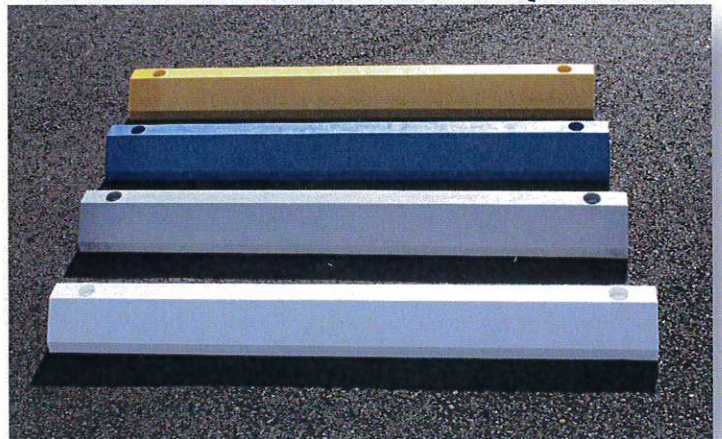

Available Colors: Yellow, Blue, Gray and White