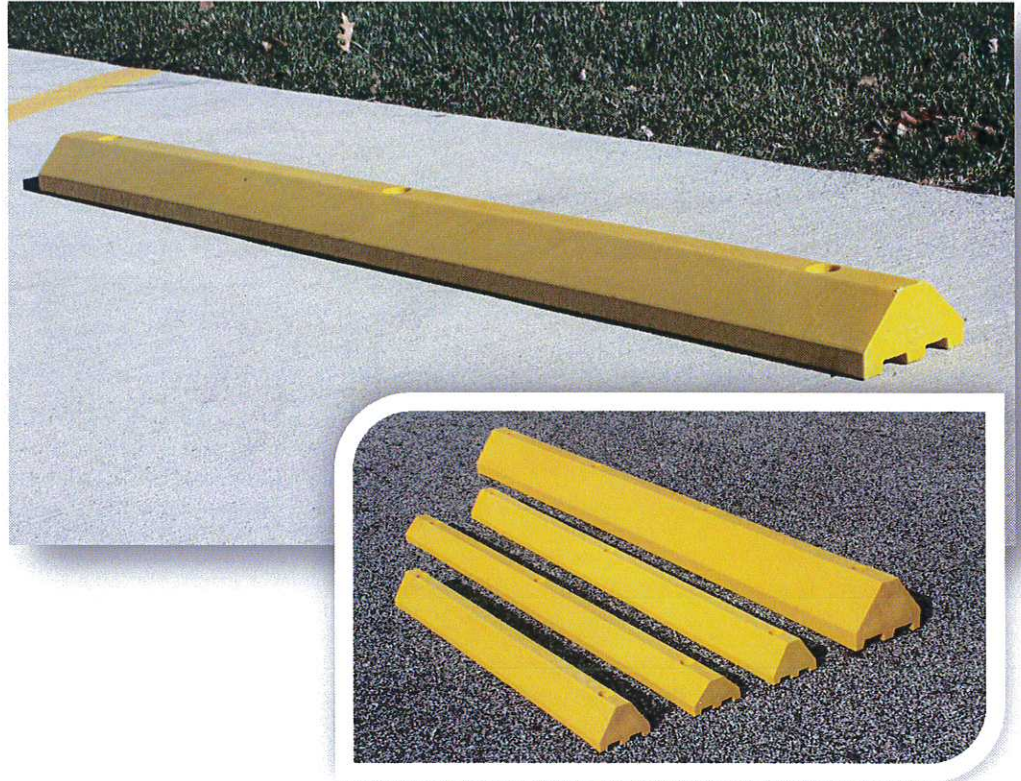

Available Colors: Yellow, Blue, Gray and White

CHANNEL PARKING BLOCKS

Manufactured From
Recycled Plastics

MADE IN

U. S. A.

- **Virtually Indestructible**
- **Easy Installation**
- **UV Stabilized**
- **Maintenance Free**
- **Light Weight - Yet Stable**
- **Chemical Resistant**
- **Weather Resistant**
- **100% Recycled Material**
- **Lifetime Warranty**