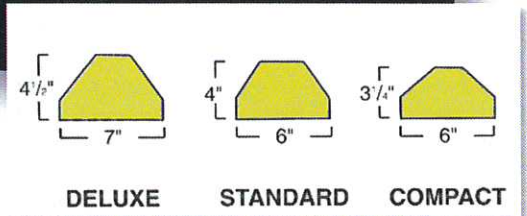

<u>Item Number</u>	<u>Wt.</u>	<u>Holes</u>	<u>Description</u>
C6PB	25	3	Compact 6' Parking Block (3¼" H x 6" W x 6' L)
D4PB	24	2	Deluxe 4' Parking Block (4½" H x 7" W x 4' L)
D6PB	36	3	Deluxe 6' Parking Block (4½" H x 7" W x 6' L)
S4PB	20	2	Standard 4' Parking Block (4" H x 6" W x 4' L)
S6PB	30	3	Standard 6' Parking Block (4" H x 6" W x 4' L)
D20WC	15	2	20" Wheel Chock (w/chain)