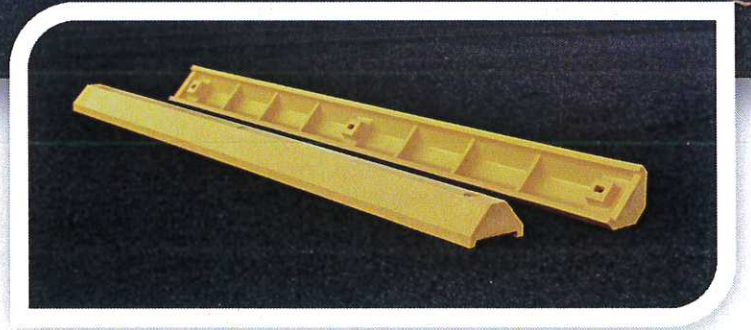

ULTRA PARKING BLOCKS

Manufactured From
Recycled Plastics

MADE IN

U. S. A.

- **Virtually Indestructible**
- **Easy Installation**
- **UV Stabilized**
- **Maintenance Free**
- **Light Weight - Yet Stable**
- **Chemical Resistant**
- **Weather Resistant**
- **100% Recycled Material**
- **Lifetime Warranty**

Item Number

Wt. Holes

ULTRA3648PB

10 2

Description

3¼" H x 6" W x 4' L Parking Block

ULTRA3672PB

15 3