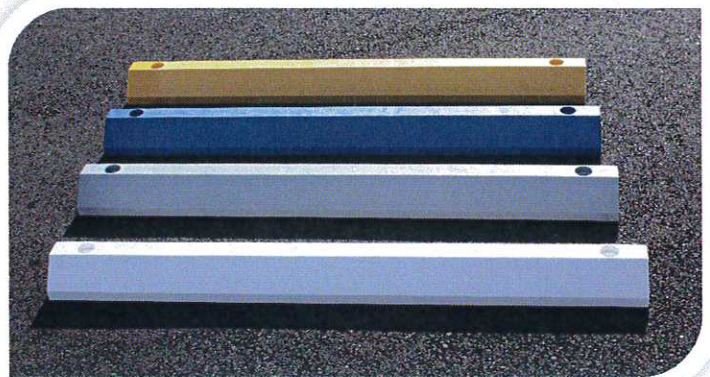

SOLID PARKING BLOCKS

Manufactured From
Recycled Plastics

MADE IN

U. S. A.

- **Virtually Indestructible**
- **Easy Installation**
- **UV Stabilized**
- **Maintenance Free**
- **Light Weight - Yet Stable**
- **Chemical Resistant**
- **Weather Resistant**
- **100% Recycled Material**
- **Lifetime Warranty**

Available Colors: Yellow, Blue, Gray and White

CHANNEL PARKING BLOCKS

Manufactured From
Recycled Plastics

MADE IN

U. S. A.

- **Virtually Indestructible**
- **Easy Installation**
- **UV Stabilized**
- **Maintenance Free**
- **Light Weight - Yet Stable**
- **Chemical Resistant**
- **Weather Resistant**
- **100% Recycled Material**
- **Lifetime Warranty**