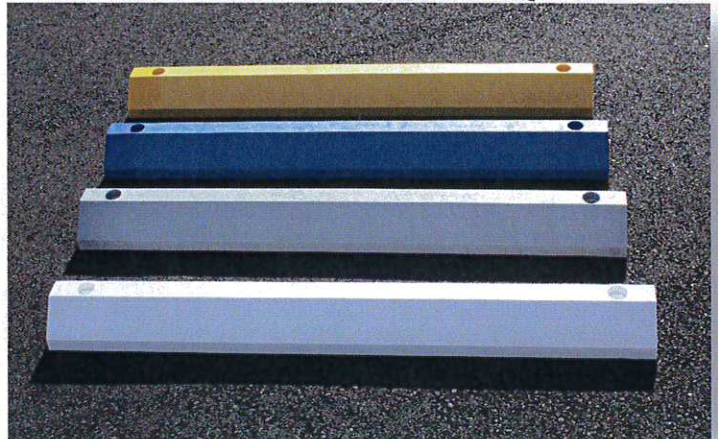

Available Colors: Yellow, Blue, Gray and White